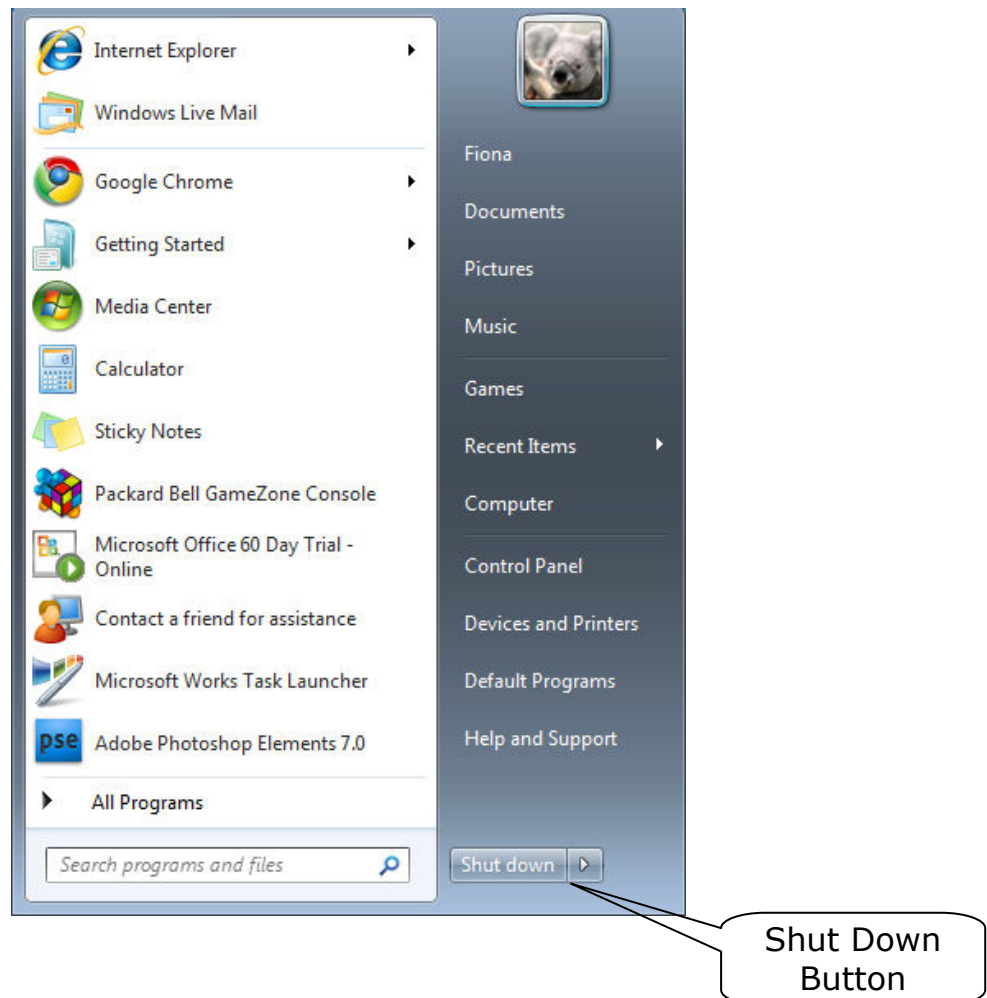

The Start Menu

When you left click on the Start Button, a menu is displayed.

- Icons for your e-mail and Internet are on this menu, with those for programs that you have used recently.
- Left click on an icon to start the program.